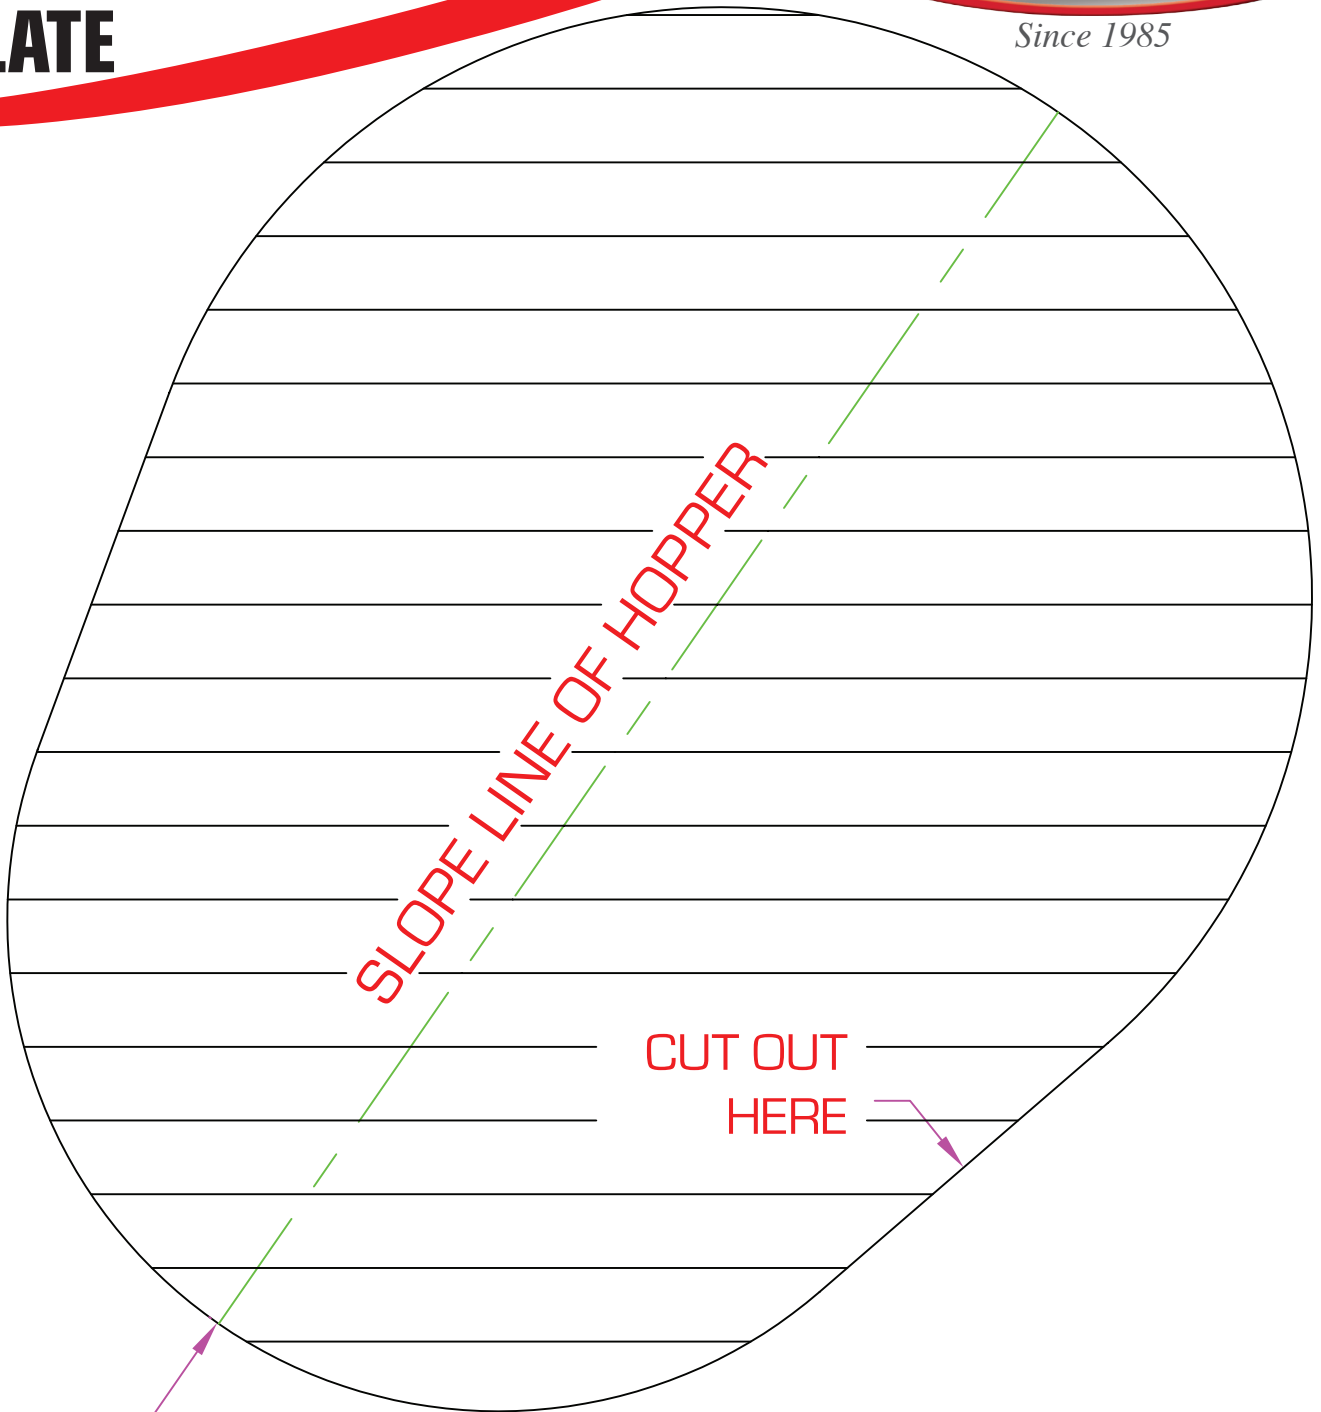

E-Z OUT ACCESS DOOR TEMPLATE

Since 1985

3 1/2" (90 MM)
TO FLANGE WELD

CUT OFF
HERE

Solimar Pneumatics | Minneapolis, MN 55432 USA
1.800.233.7109 | P: 763.574.1820 | F: 763.574.1822
email: solimar@solimarpne.com | www.solimarpneumatics.com